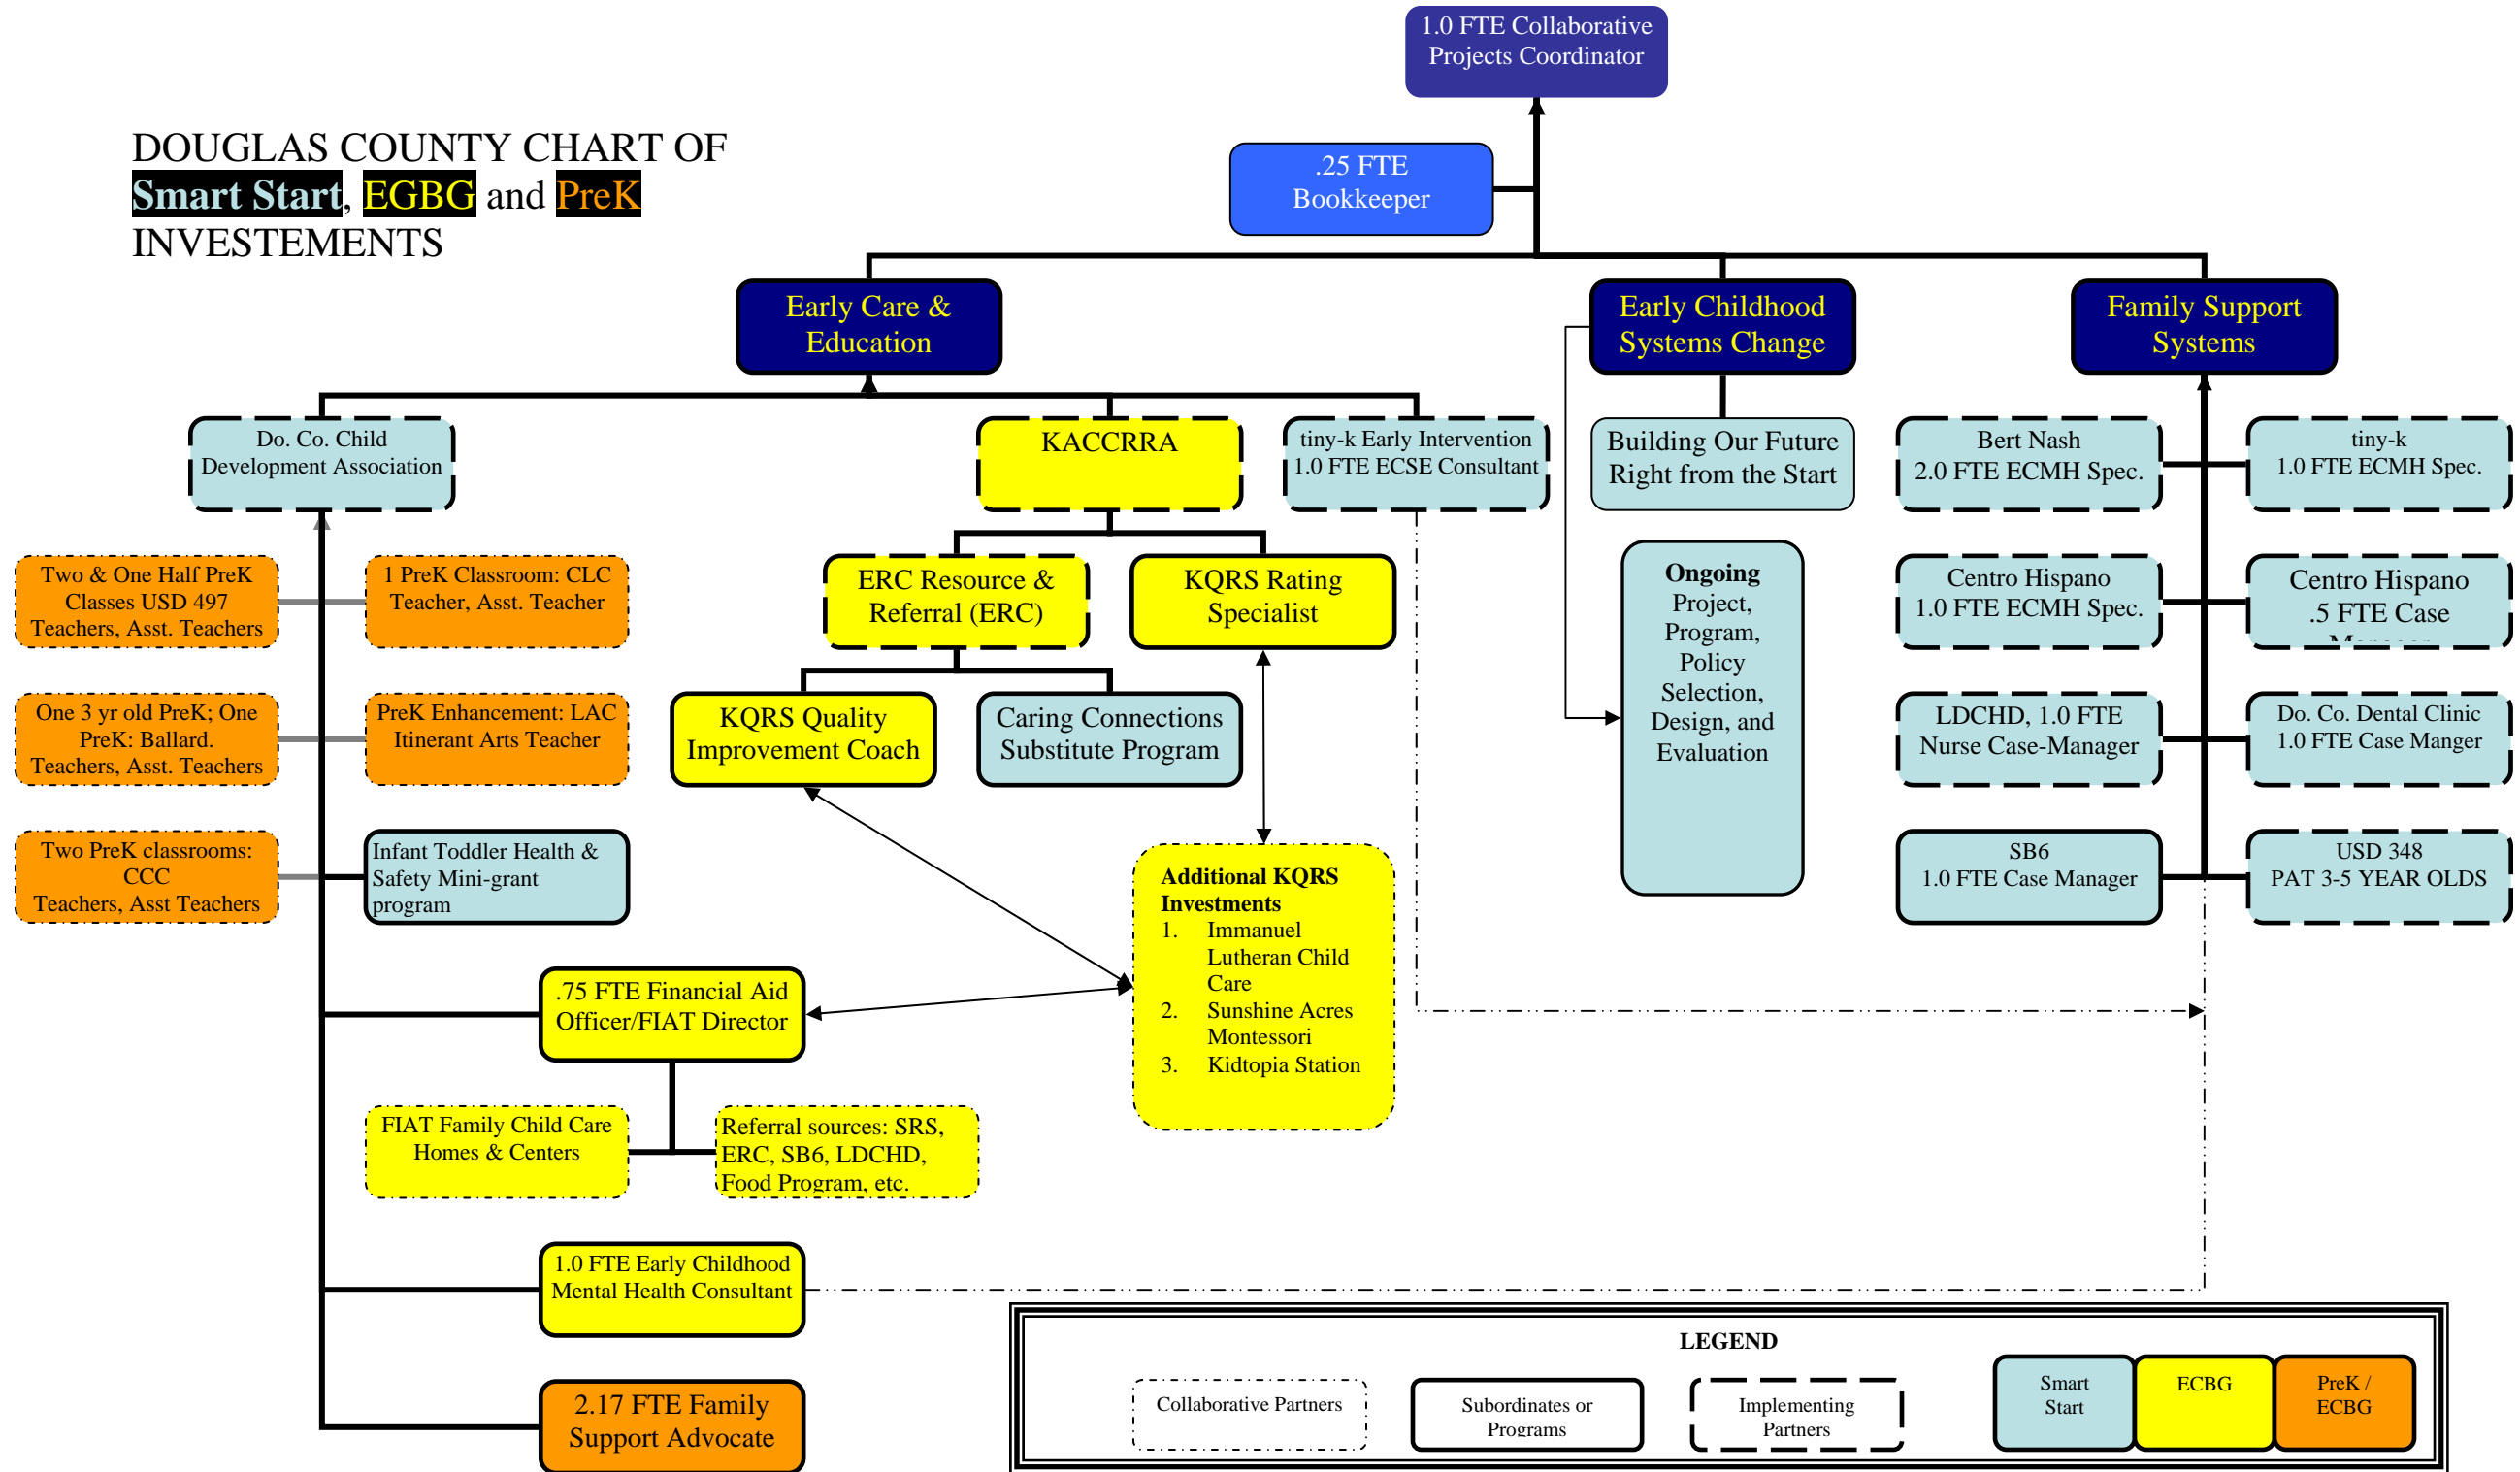

# DOUGLAS COUNTY CHART OF Smart Start, ECBG and PreK INVESTMENTS

**LEGEND**

- Collaborative Partners (dashed border)
- Subordinates or Programs (solid border)
- Implementing Partners (dashed border)
- Smart Start (light blue box)
- ECBG (yellow box)
- PreK / ECBG (orange box)